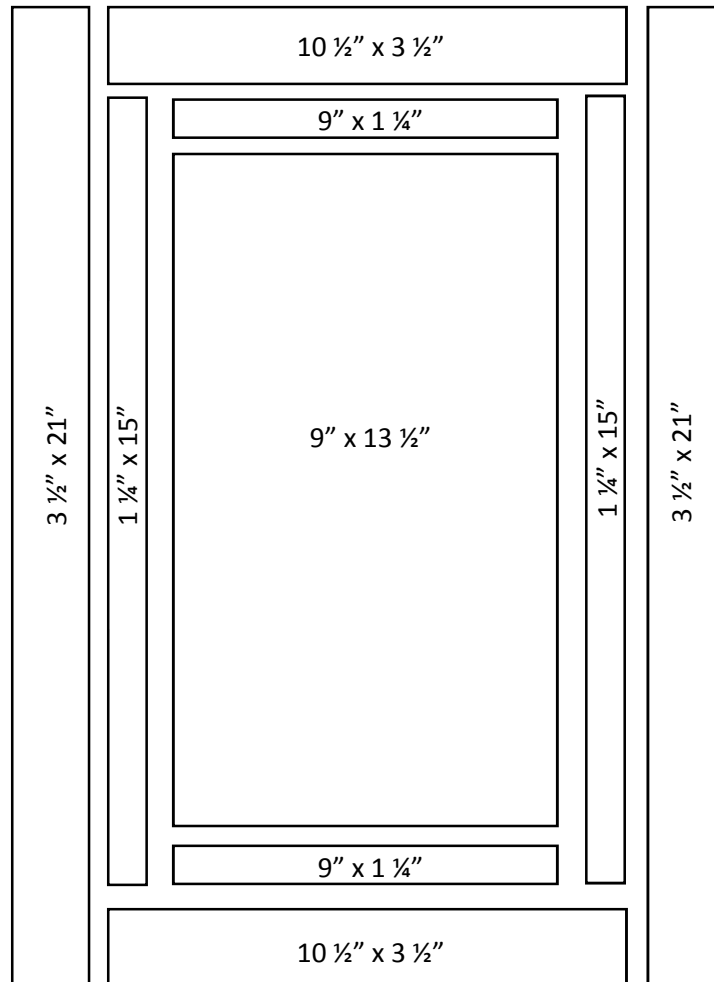

Petals of My Heart

Wild Columbine - Correction to Diagram One

The original measurements of the border pieces are correct. The correction is in the order of assembly. The top and bottom inner border will be sewn to the background block *first*, then the sides. You will then attach the top and bottom outer border, then the sides.

Finished Quilt Measures 16 1/2" x 21"